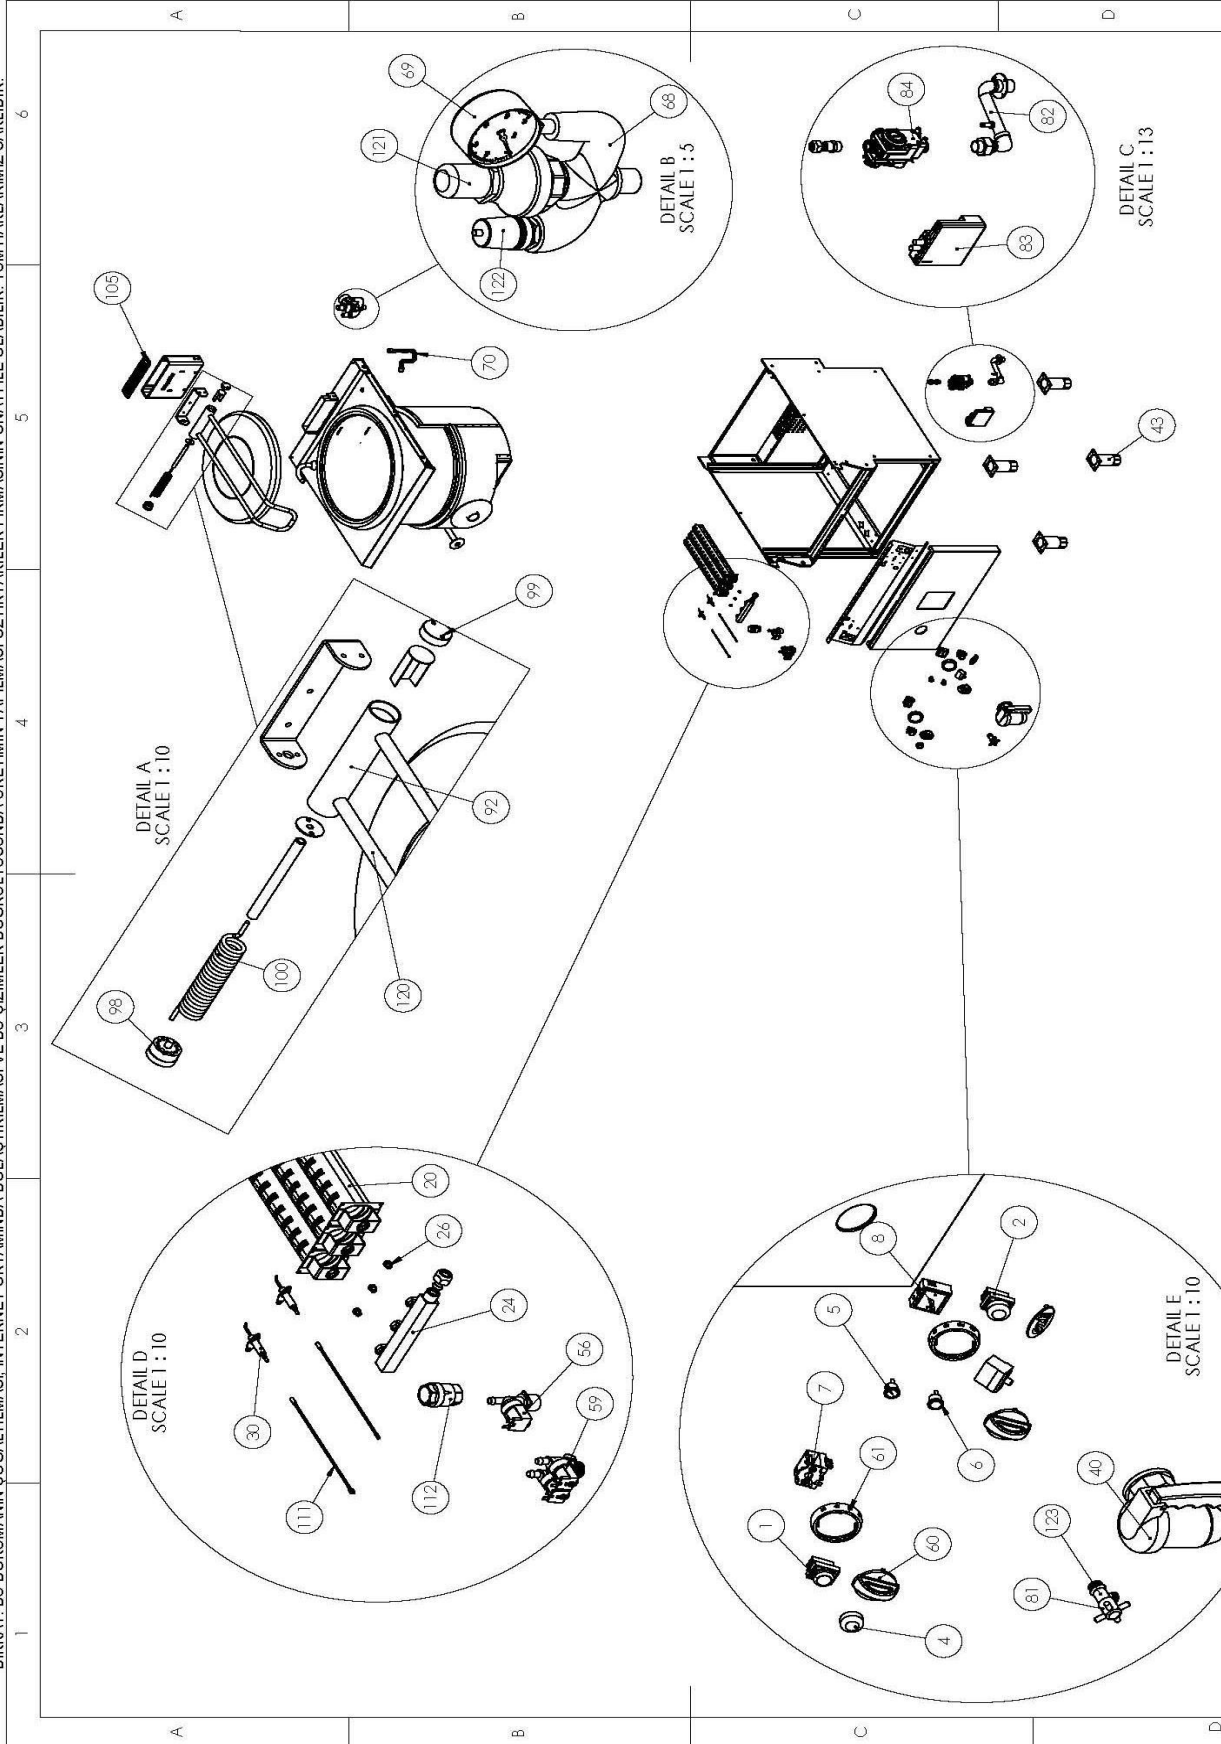

DIKKAT: BU DÖKÜMANIN COĞALTILMASI İNTERNET ORTAMINDA DOLAŞTIRILMASI VE BU ÇİZİMLER DOĞRULUĞUNDA ÜRETİMİN YAPILMASI ÖZT RYAK LER FİRMANININ ONAYI İLE OLABİLİR. TÜM HAKLARIMIZ SAKLIDIR.

RİSD	BİM	İMCA	TARİH	MATERYAL	TOLERANS
ÇİZEN	E.BAŞTUĞ		26.12.2013		DIN 71 68
KONTROL	M.HACI		26.12.2013		ORTA
ONAY	M.HACI		26.12.2013		
AGIRLIK(GR.)	113210,42	KALINLIK	2	REVİZYON	ÖLÇEK
					1:100 T. RESİM NO
					OTG 150 patlamış

Öztiryakiler

150 lt. YENİ SERİ KAYNATMA TENCERESİ

PARÇA ADI

ORTA

ORTA

REVİZYON

2

ÖLÇEK

1:100 T. RESİM NO

OTG 150 patlamış

ARGE
KONTROLLÜ KOPYA

V13.01

RESİM ÜZERİNDEN ÖLÇÜ ALMAYINIZ! TÜM ÖLÇÜLER mm ÇİNSİNDİR

WARNING: IT IS APPROPRIATE TO MULTIPLY, USE, DISPLAY AT COMPUTER/INTERNET AND PRODUCE THE PRODUCT WITH ITS DRAWINGS WITH THE APPROVAL OF ÖZT RYAK LER COMPANY. ALL RIGHTS RESERVED.